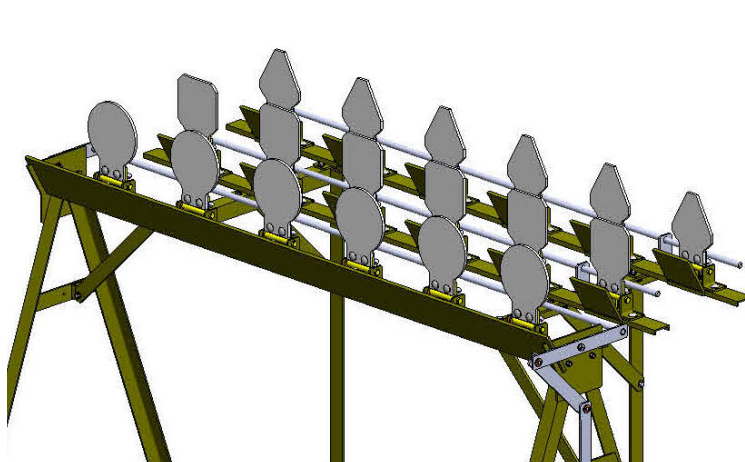

SPECIALTIES INCLUDE

- Various types of reactive, non-reactive, swinging, and specialty targets for both handgun and rifle training
- All impact areas made of AR500 steel with other connecting pieces made from various metals to increase portability
- Rugged, heavy-duty, and long-lasting
- Both military-grade and consumer models available in many products
- Custom designs available upon request
- **Recent customers include:** Marine Corps, Army, National Guard, Navy, Coast Guard, Secret Service, FBI, DEA, NASA, SOCOM, & NSWG

STEEL TARGET LINEUP INCLUDES

- Round and square target plates
- Sniper targets
- IPSC & Type E/F silhouettes
- Stationary, reactive, and swinging configurations available
- Mil-dot long range marksmanship targets
- Iron Maiden with Kill Zone reactive target
- Non-automated targets (NATs)
- Dueling trees
- Plate racks, with optional powered reset
- Pepper poppers, available in both gravity and powered reset options
- Pneumatic actuated steel target silhouettes
- Components that allow for both efficient movement and replaceable impact areas
- Minimal sustainment required
- Targets with both audio and visual feedback to the shooter