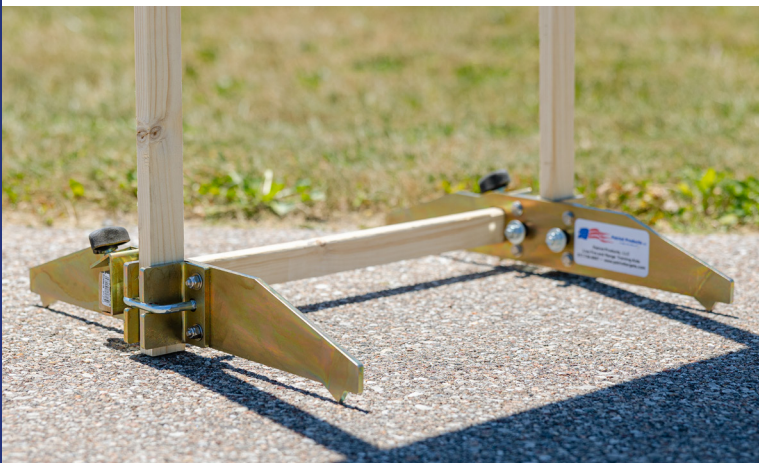

Known for our **consummate innovation** and **attention to detail**, Patriot Products continues to **change the face** of both the live-fire ranges and training aids industries with **custom concepts** and **one-of-a-kind craftsmanship**. We started as a **target company**, and while the needs of our customers have carried us into electronics and robotics, we still have a passion to **meet your requirements** and **exceed your expectations**. If you discover a challenge, we can **design a solution**.

SPECIALTIES INCLUDE

- Various types of reactive, non-reactive, swinging, and specialty targets for both handgun and rifle training
- All impact areas made of AR500 steel with other connecting pieces made from various metals to increase portability
- Rugged, heavy-duty, and long-lasting
- Both military-grade and consumer models available in many products
- Custom designs available upon request
- **Recent customers include:** Marine Corps, Army, National Guard, Navy, Coast Guard, Secret Service, FBI, DEA, NASA, SOCOM, & NSWG

STEEL TARGET LINEUP INCLUDES

- Round and square target plates
- Sniper targets
- IPSC & Type E/F silhouettes
- Stationary, reactive, and swinging configurations available
- Mil-dot long range marksmanship targets
- Iron Maiden with Kill Zone reactive target
- Non-automated targets (NATs)
- Dueling trees
- Plate racks, with optional powered reset
- Pepper poppers, available in both gravity and powered reset options
- Pneumatic actuated steel target silhouettes
- Components that allow for both efficient movement and replaceable impact areas
- Minimal sustainment required
- Targets with both audio and visual feedback to the shooter