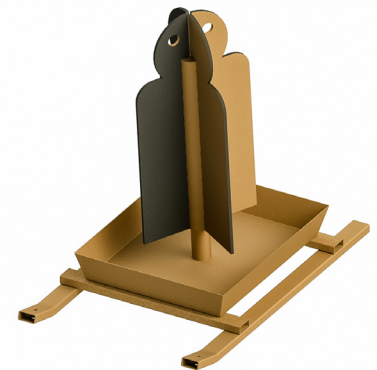

Known for our **consummate innovation** and **attention to detail**, Patriot Products continues to **change the face** of both the live-fire ranges and training aids industries with **custom concepts** and **one-of-a-kind craftsmanship**. We started as a **target company**, and while the needs of our customers have carried us into electronics and robotics, we still have a passion to **meet your requirements** and **exceed your expectations**. If you discover a challenge, we can **design a solution**.

SPECIALTIES INCLUDE

- Various types of reactive, non-reactive, swinging, and specialty targets for both handgun and rifle training
- All impact areas made of AR500 steel with other connecting pieces made from various metals to increase portability
- Rugged, heavy-duty, and long-lasting
- Both military-grade and consumer models available in many products
- Custom designs available upon request
- **Recent customers include:** Marine Corps, Army, National Guard, Navy, Coast Guard, Secret Service, FBI, DEA, NASA, SOCOM, & NSWG

STEEL TARGET LINEUP INCLUDES

- Round and square target plates
- Sniper targets
- IPSC & Type E/F silhouettes
- Stationary, reactive, and swinging configurations available
- Mil-dot long range marksmanship targets
- Iron Maiden with Kill Zone reactive target
- Non-automated targets (NATs)
- Dueling trees
- Plate racks, with optional powered reset
- Pepper poppers, available in both gravity and powered reset options
- Pneumatic actuated steel target silhouettes
- Components that allow for both efficient movement and replaceable impact areas
- Minimal sustainment required
- Targets with both audio and visual feedback to the shooter